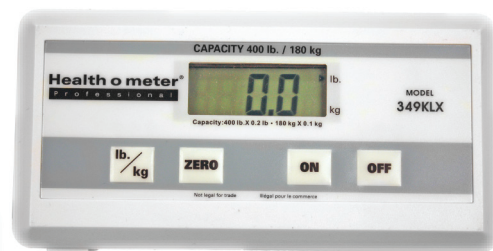

Health o meter®
P r o f e s s i o n a l

349KLX interfaces with

WelchAllyn®

Spot Vital Signs® LXi

Advantages

- Interfaces with Welch Allyn® Spot Vital Signs® Monitor**
Scale has to ability to transfer weight data to Welch Ally Spot Vital Signs monitors via serial port connection
- Remote Display**
The remote display provides versatility with the ability to be mounted on a wall or placed on a table
- Low Profile Platform**
Low platform height requires only minimal step up, offering patient a more comfortable and stable weighing experience
- Value-Added Features**
Operating functions (LB/KG Conversion, LB/KG Lock Out, Auto Zero, Zero Out/Tare, Auto Off) included at no additional cost

Indicator can be mounted on wall or placed on a table

Model	Shipping Dims. (L x W x H) / Cube	Weight (LB)	UPC Code
349KLX	18.75" x 13.75" x 6.735" / 0.96	11 lb	892076002251

Specifications

- Capacity: 400 lb / 180 kg
- Resolution: 0.2 lb / 0.1 kg
- Platform Size: 12 1/2" (w) x 12" (d) x 1 7/8" (h) / 318 mm (w) x 305 mm (d) x 48 mm (h)
- Height Rod: Optional PORTROD
- Display: 1/2" LCD
- Connectivity: Serial Port
- Power Source: 9V battery included, optional power adapter (ADPT40)
- Optional Carrying Case: Item #64771
- Functions: LB / KG Conversion, LB / KG Lock Out, Zero Out / Tare, Auto Zero, Auto Off
- 2 Year Limited Warranty